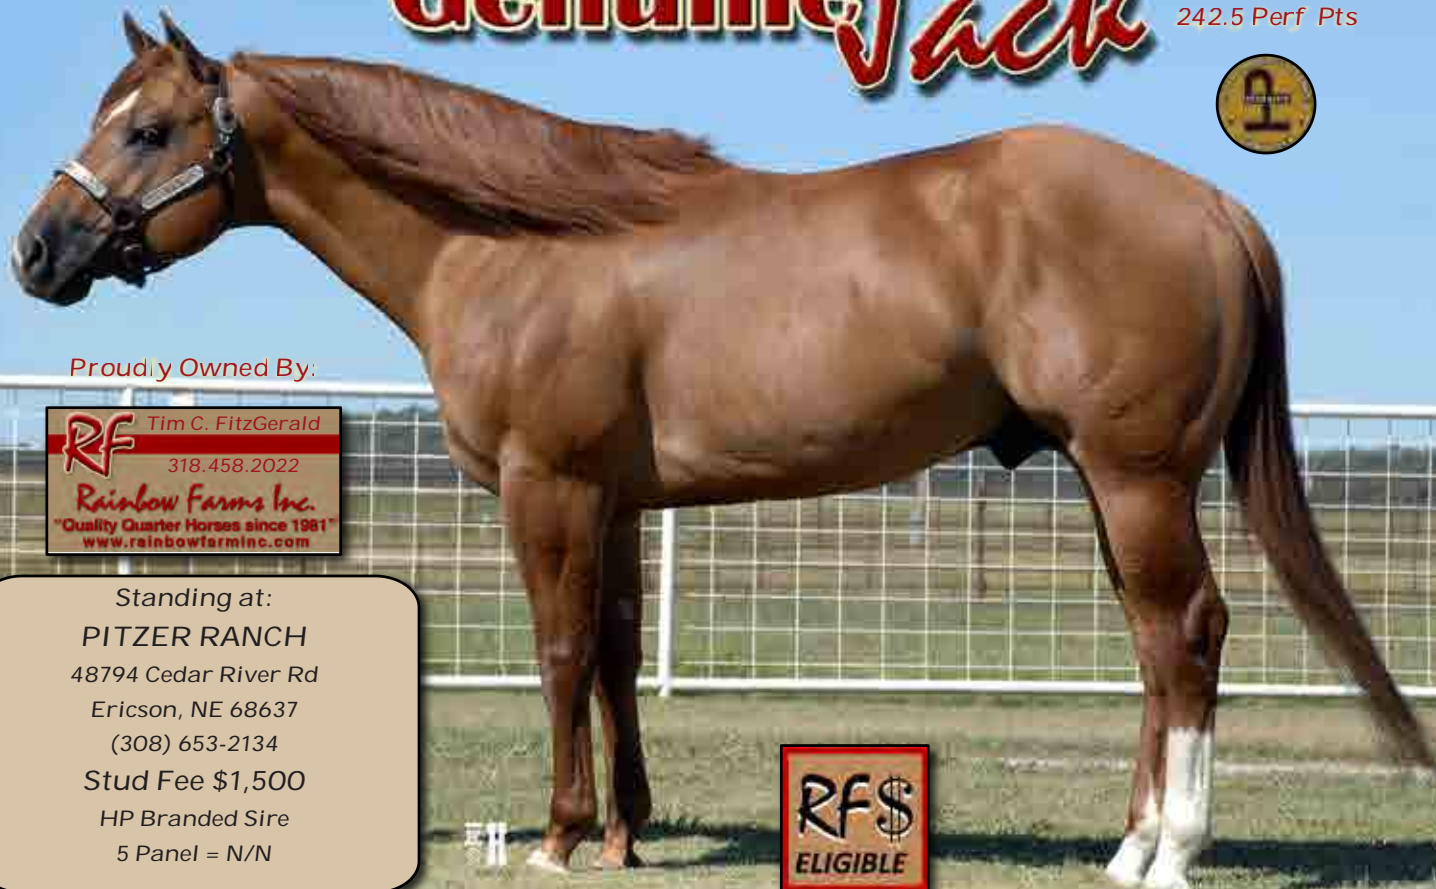

2005 Red Dun Stallion
Superiors Heading & Heeling
Halter & Performance ROMs
Top 10 in the Nation
World Show Top 10 & Top 5

Justa Genuine Jack

AQHA Champion

26.5 Halter Pts

242.5 Perf Pts

Proudly Owned By:

RF Tim C. Fitzgerald
318.458.2022
Rainbow Farms Inc.
"Quality Quarter Horses since 1981"
www.rainbowfarminc.com

Standing at:
PITZER RANCH
48794 Cedar River Rd
Ericson, NE 68637
(308) 653-2134
Stud Fee $1,500
HP Branded Sire
5 Panel = N/N

GENUINE HOMBRE

23.5 Halt & 536 Perf pts, AQHA Champ & Perf Champ, 5X Sup perf, Res W Champ CR & 4X Top-10, 11X qual, 2X AA Hi-Pt & 3rd, 4X Hi-Pt, 4X Res Hi-Pt & 7X Top-10; Sire of 358 = 49 shn; 33 ern 106 Halt pts, 2,227 Op Perf pts, 175.5 Am Perf pts, 14.5 Yth Perf pts, 4 Halt ROMs, 21 Perf ROMs, 2 AQHA Champs, 16 Sup Perf Aw, 10 Sup Perf, 7 AA wins, 8 Res AA wins, 3 Hi-Pt, 4 Res AA, NRHA = $1,781.19

GENUINE DOC

55 Halt pts, Res W Champ Cut, $23,922 = NCHA, Non-pro Supr Stks = 3rd; Sire of 874 = 347 shn. 202 ern 74.5 halt & 14,396 perf pts, 133 ROMs, 1 AQHA Champ, 82 Sup perf, 9 W Champs, & 12 Res, 17 Hi-Pt, 2 AA Hi-Pt, $1,243,861 = NCHA, 216,743 = NRHA, $13,956 = NRCHA, PHBA = 5 halt & 214 perf pts, $6,391 = Ranch F-AofA

SEVEN S MARGARITA

38 Perf pts, ROM; Dam of 15 = 5 shn. 4 ern 598 halt & 2082 perf pts, 2 halt & perf ROMs, 1 AQHA Champ, & 3 perf champs, 10 Sup perf, 20X Hi-Pt, 5X Res & 16X Top-10 Hi-Pt, 7X All-Ar Hi-Pt, 1 Res & 2X Top-10, 3X Res W Champ CR. PHBA=77 perf pts, 1 W Champ & 1 Res

JOE JACK HONEY BAR

14.5 perf pts, ROM; Sire of 303 in 14 cr = 23 shn. 15 ern 125.5 halt & 1114.5 perf pts, 14 ROMs, 3 AQHA Champs, 5 Sup perf & W Champ HL-6th & 11x W Show qual, 1 Hi-Pt & 3X Hi-Pt Top-10, 2x All-Ar Hi-Pt Top-10, $1,143=NCHA

PEARLY RED

Unshn. Dam of 5 = 0 shn

DOC BAR GAY BAR'S GEN

SON O LEO MISS T STUART

WATCH JOE JACK LEO BAR HONEY

MR BARON RED TWO EYED PEARL

JUSTA GENUINE JACK

2005 Red Dun #4647382

PEARLY RED JACKIE

Unshn. Dam of 12 = 1 shn, ern 26.5 Op Halt pts, 239.5 Op Perf pts, Halt ROM, Perf ROM, AQHA Champ, 2 Sup Perf Aw, 1 AA, 2 Res AA